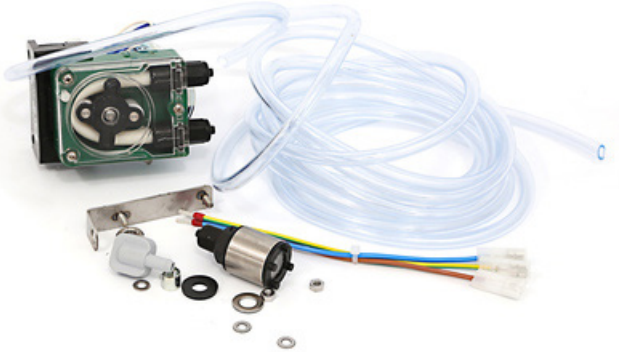

## SALES DESCRIPTION

Specially designed for Sammic dishwashers.  
The peristaltic rinse aid doser is an optional accessory for all UX versions equipped with a hydraulic rinse aid doser. On all UX models, the detergent doser and the peristaltic rinse-aid doser allow to control the dosing of the chemicals from the control board.